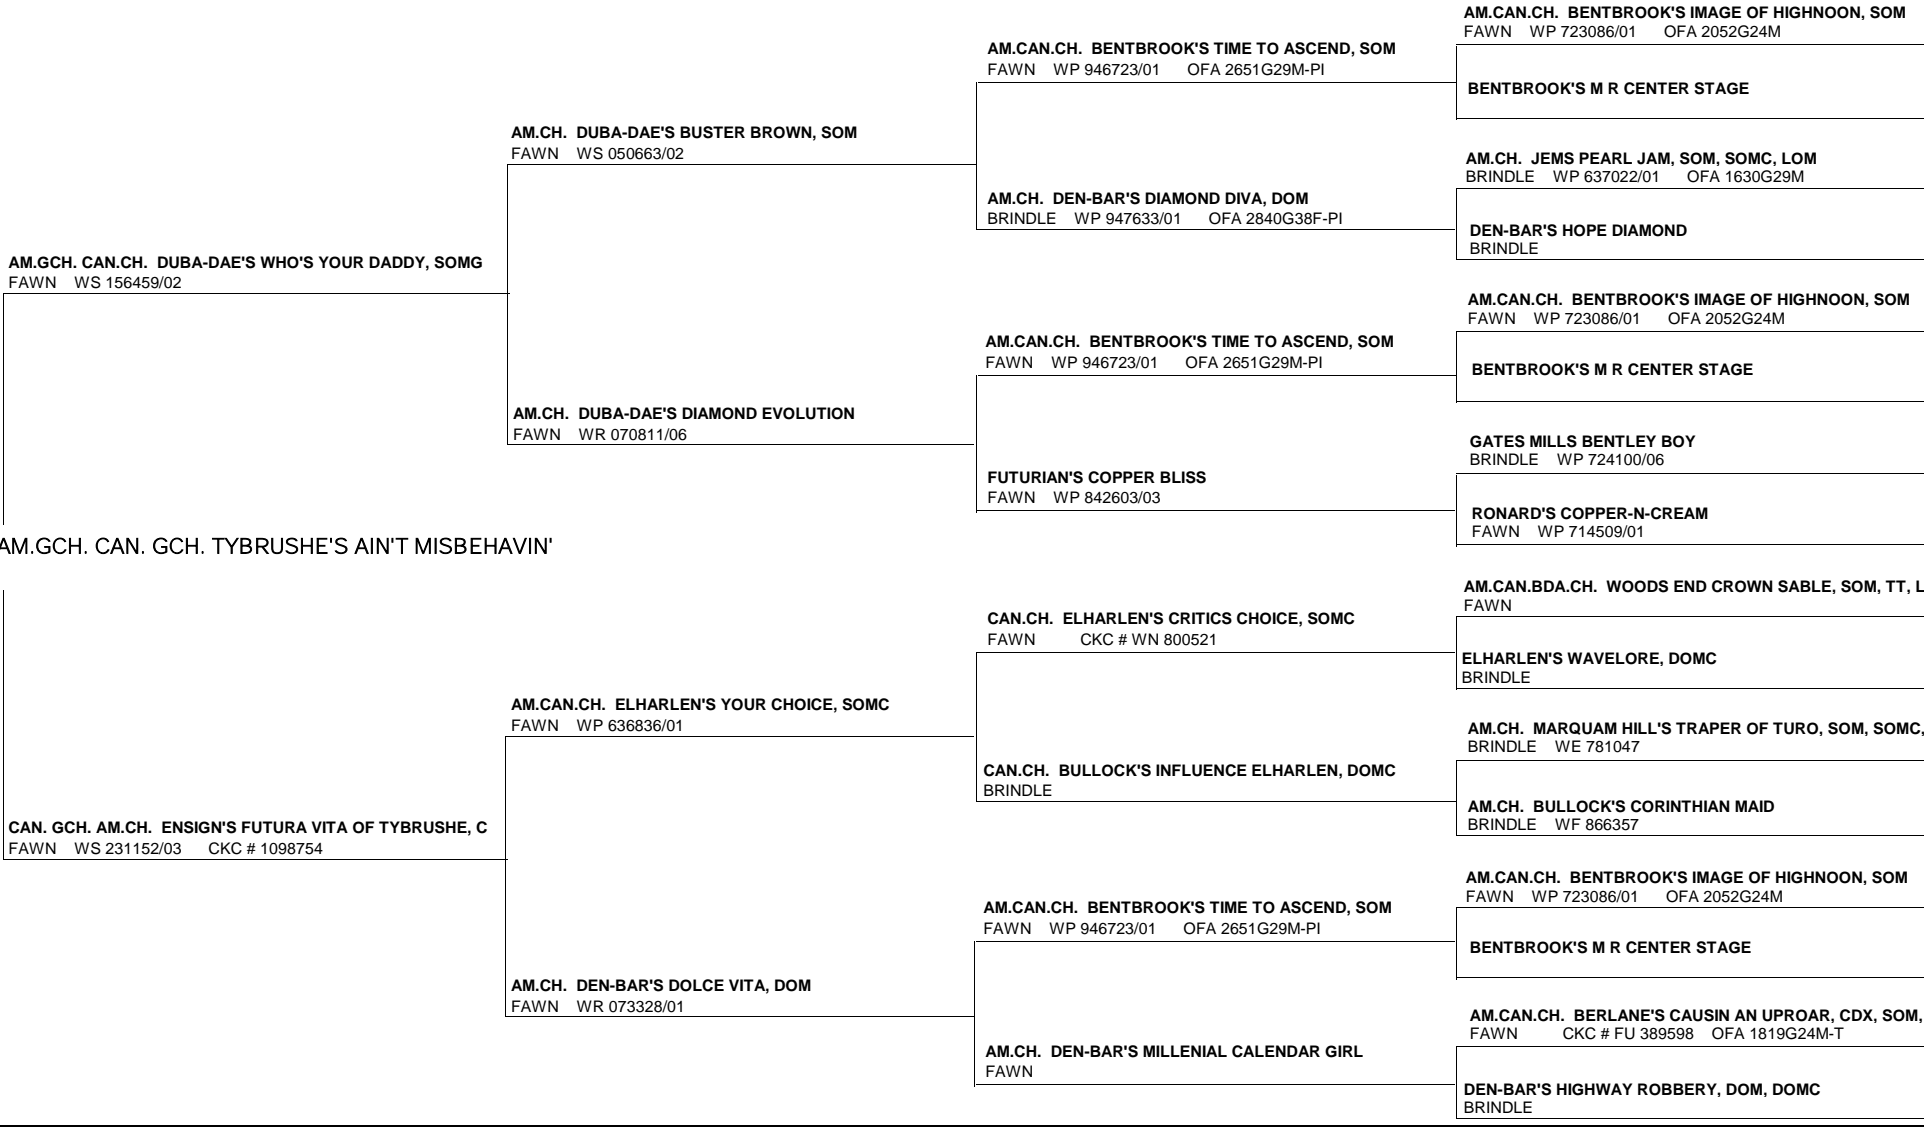

Tybrushe Boxers

Pedigree Of

AM.GCH. CAN. GCH. TYBRUSHE'S AIN'T MISBEHAVIN' (BOGART)

Breeder Sheila McAvoy Darren Lovely & Annette Clark	Sex Male	Whelped Jan-19-2011	
Owner Sheila McAvoy & Darren Lovely	Color FAWN	AKC Number WS 380667/03	
Address	Phone		
E-mail	Webpage		