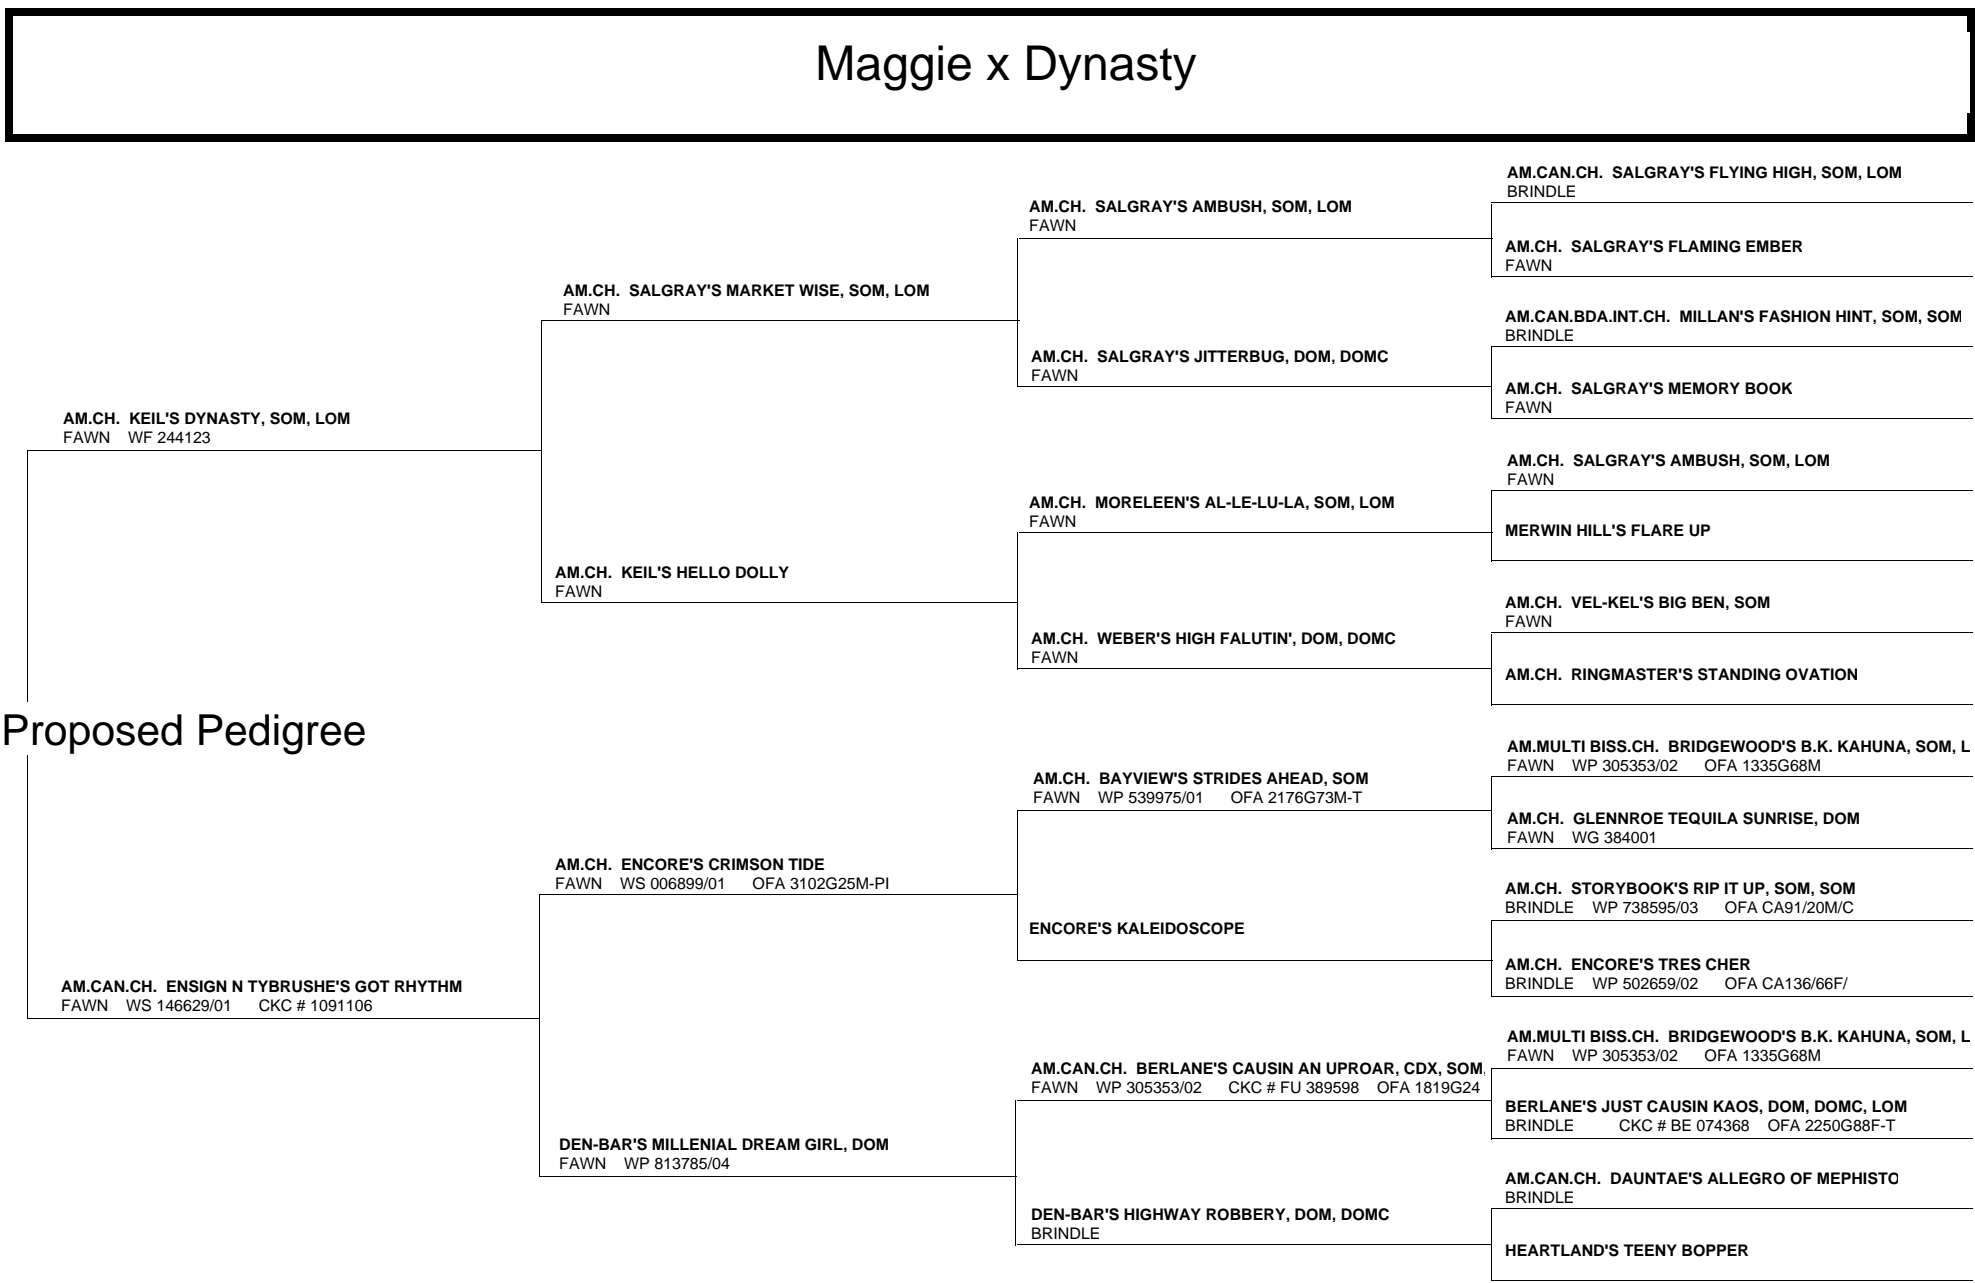

Proposed Pedigree

Maggie x Dynasty

Proposed Pedigree

AM.CH. SALGRAY'S AMBUSH, SOM, LOM
FAWN

AM.CAN.CH. SALGRAY'S FLYING HIGH, SOM, LOM
BRINDLE

AM.CH. SALGRAY'S MARKET WISE, SOM, LOM
FAWN

AM.CH. SALGRAY'S FLAMING EMBER
FAWN

AM.CH. SALGRAY'S JITTERBUG, DOM, DOMC
FAWN

AM.CAN.BDA.INT.CH. MILLAN'S FASHION HINT, SOM, SOM
BRINDLE

AM.CH. KEIL'S DYNASTY, SOM, LOM
FAWN WF 244123

AM.CH. SALGRAY'S MEMORY BOOK
FAWN

AM.CH. KEIL'S HELLO DOLLY
FAWN