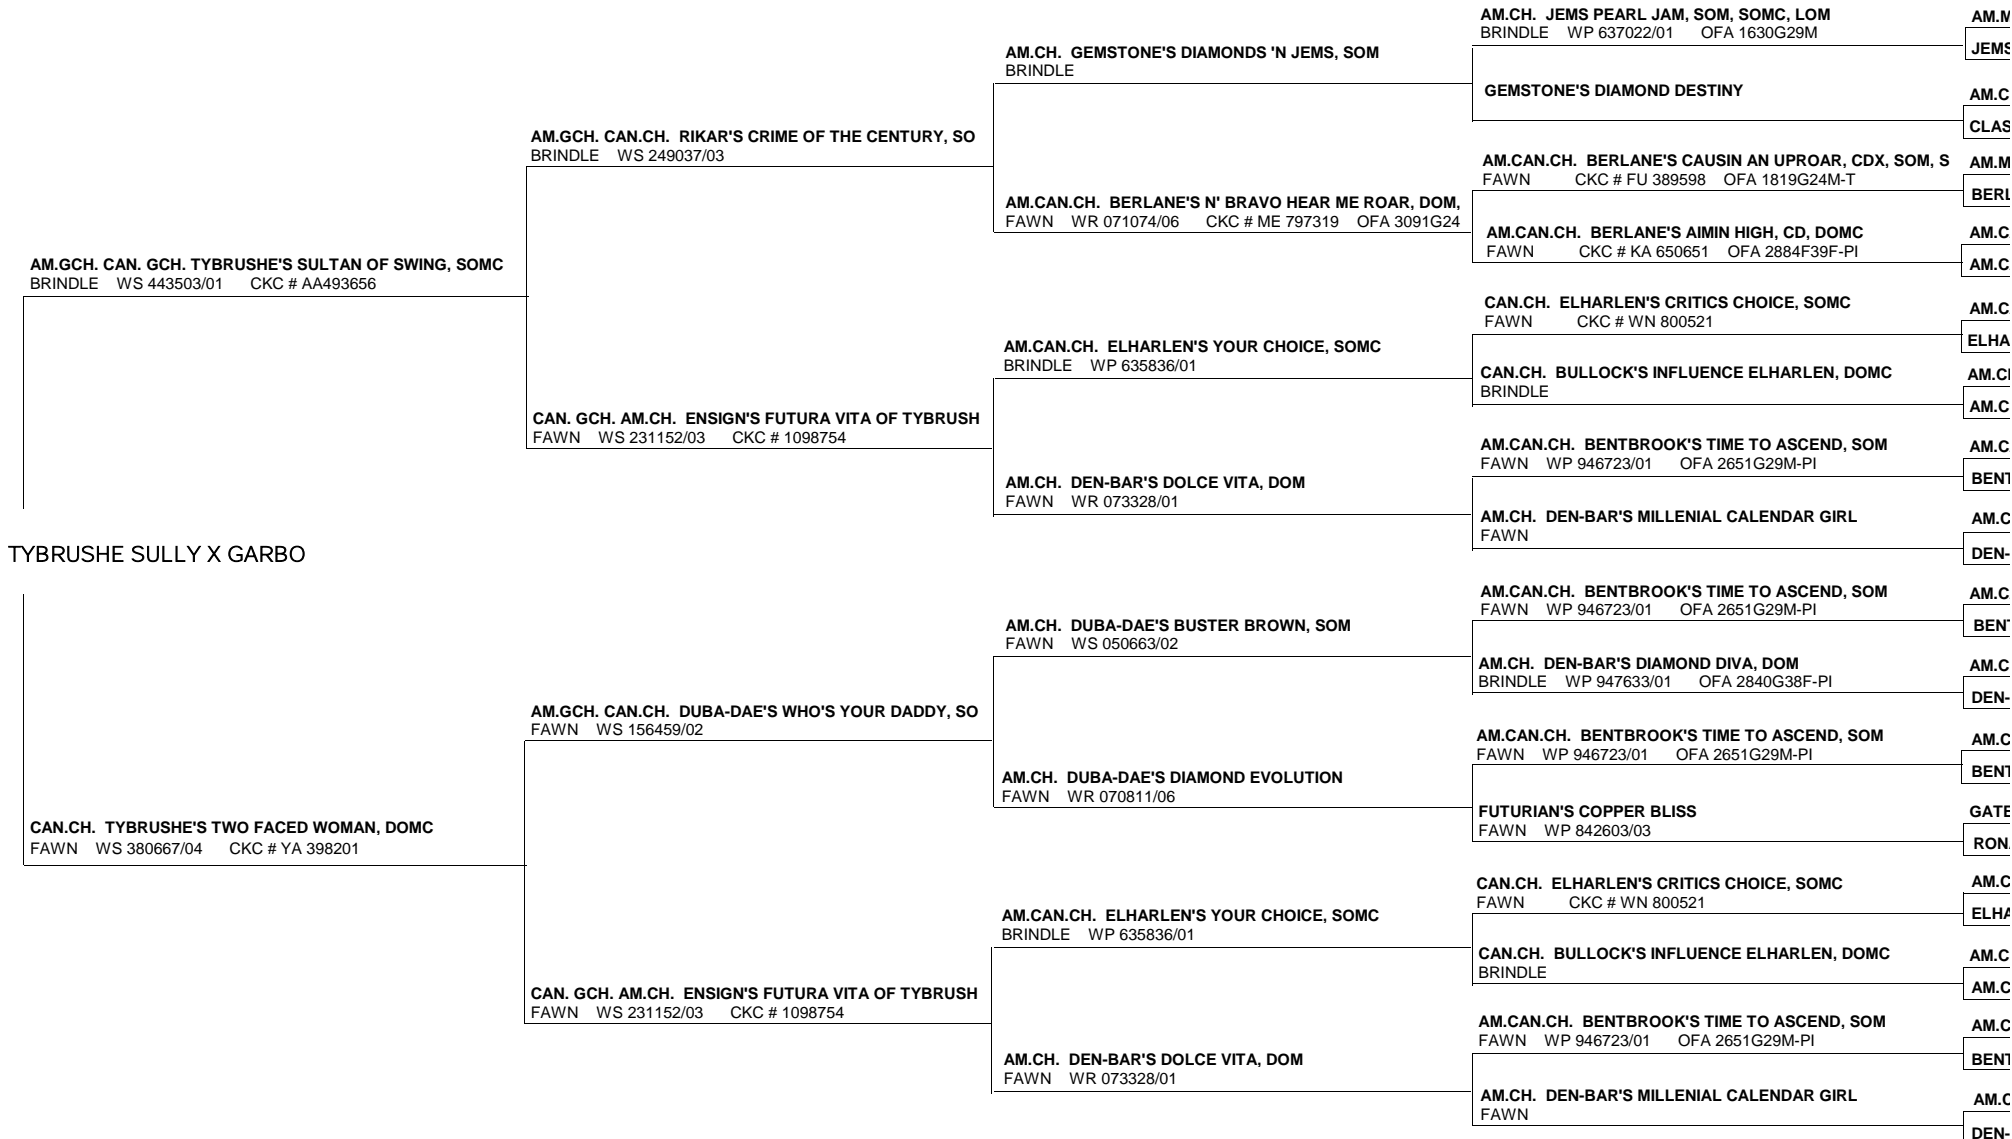

Tybrushe Boxers

Pedigree Of

TYBRUSHE SULLY X GARBO

Breeder	Sheila McAvoy & Darren Lovely	Sex	Whelped	Feb-06-
Owner		Color		
Address	Site 23, Box 14, RR #1, Dewinton, Alberta T0L 0X0	Phone	(403) 938-1885	
E-Mail	sheila@tybrushe-boxers.com	Webpage	www.tybrushe-boxers.com#http://www.tybrushe-boxers.cor	

AN.CH. BAYVIEW'S CLEAN SWEEP, SOM
AN.CH. BERLANE'S WISH UPON A STAR, DOM, D

AN.BDA.CH. WOODS END CROWN SABLE, SOM,
RLEN'S WAVELORE, DOMC

H. MARQUAM HILL'S TRAPER OF TURO, SOM, S
H. BULLOCK'S CORINTHIAN MAID